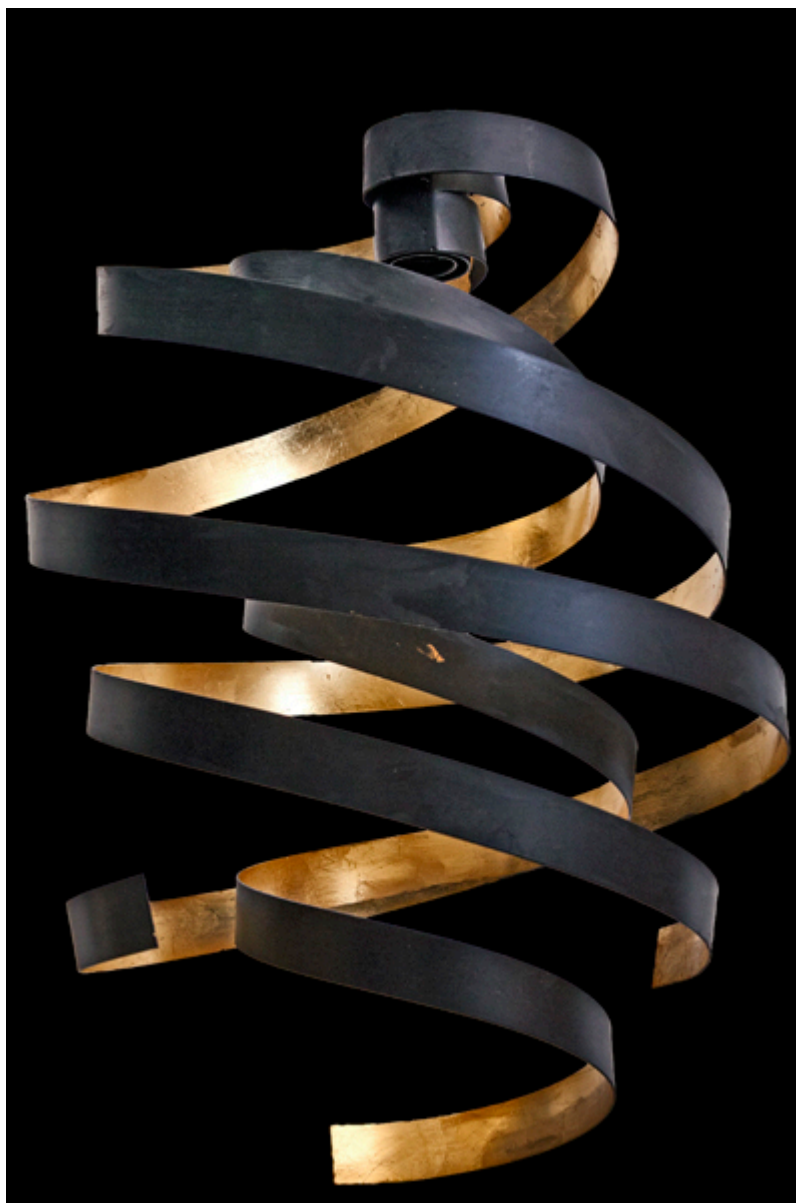

R381.0004

Spirale

Curved metal spiral shown in statuary bronze and gold GOLD FINISH

Fixture Dimen (in.): 24h x 15w
Diameter (in.): 15
Overall Drop (in.): 30
Bulb(s): 60W x 1 Edison

Finish	List Price
Brass	\$4,235.00 ea
Nickel	\$4,658.50 ea
Silver Leaf	\$5,989.50 ea
Gold	\$7,320.50 ea
Patinated	\$4,658.50 ea